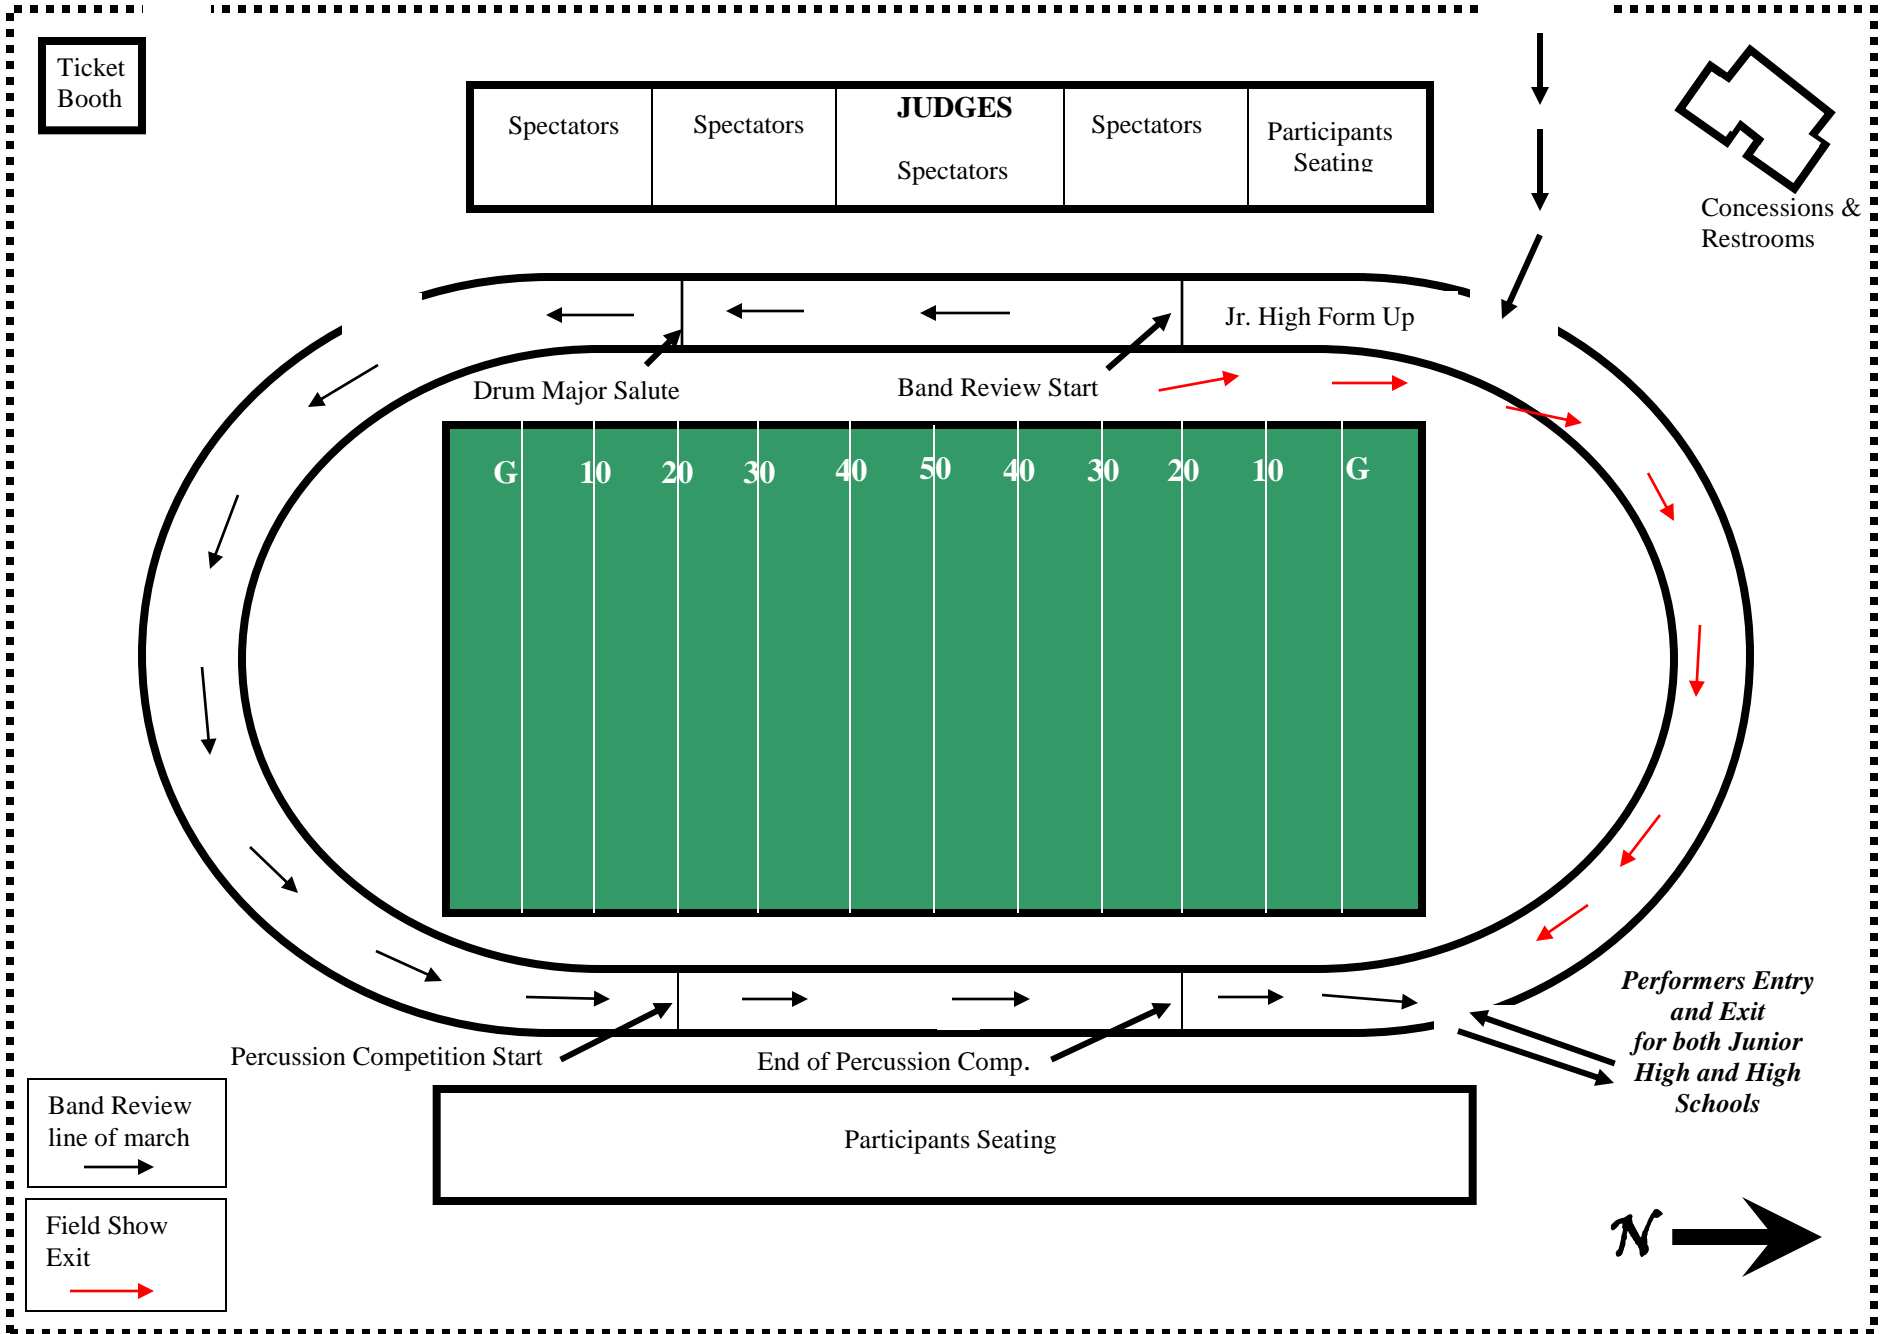

Stockdale Band Spectacular

*Performers Re-Entry
&
Pit Entrance and Exit*

Spectator Entrance

Ticket Booth

Concessions & Restrooms

Jr. High Form Up

Drum Major Salute

Band Review Start

Percussion Competition Start

End of Percussion Comp.

*Performers Entry
and Exit
for both Junior
High and High
Schools*

Band Review
line of march
→

Field Show
Exit
→