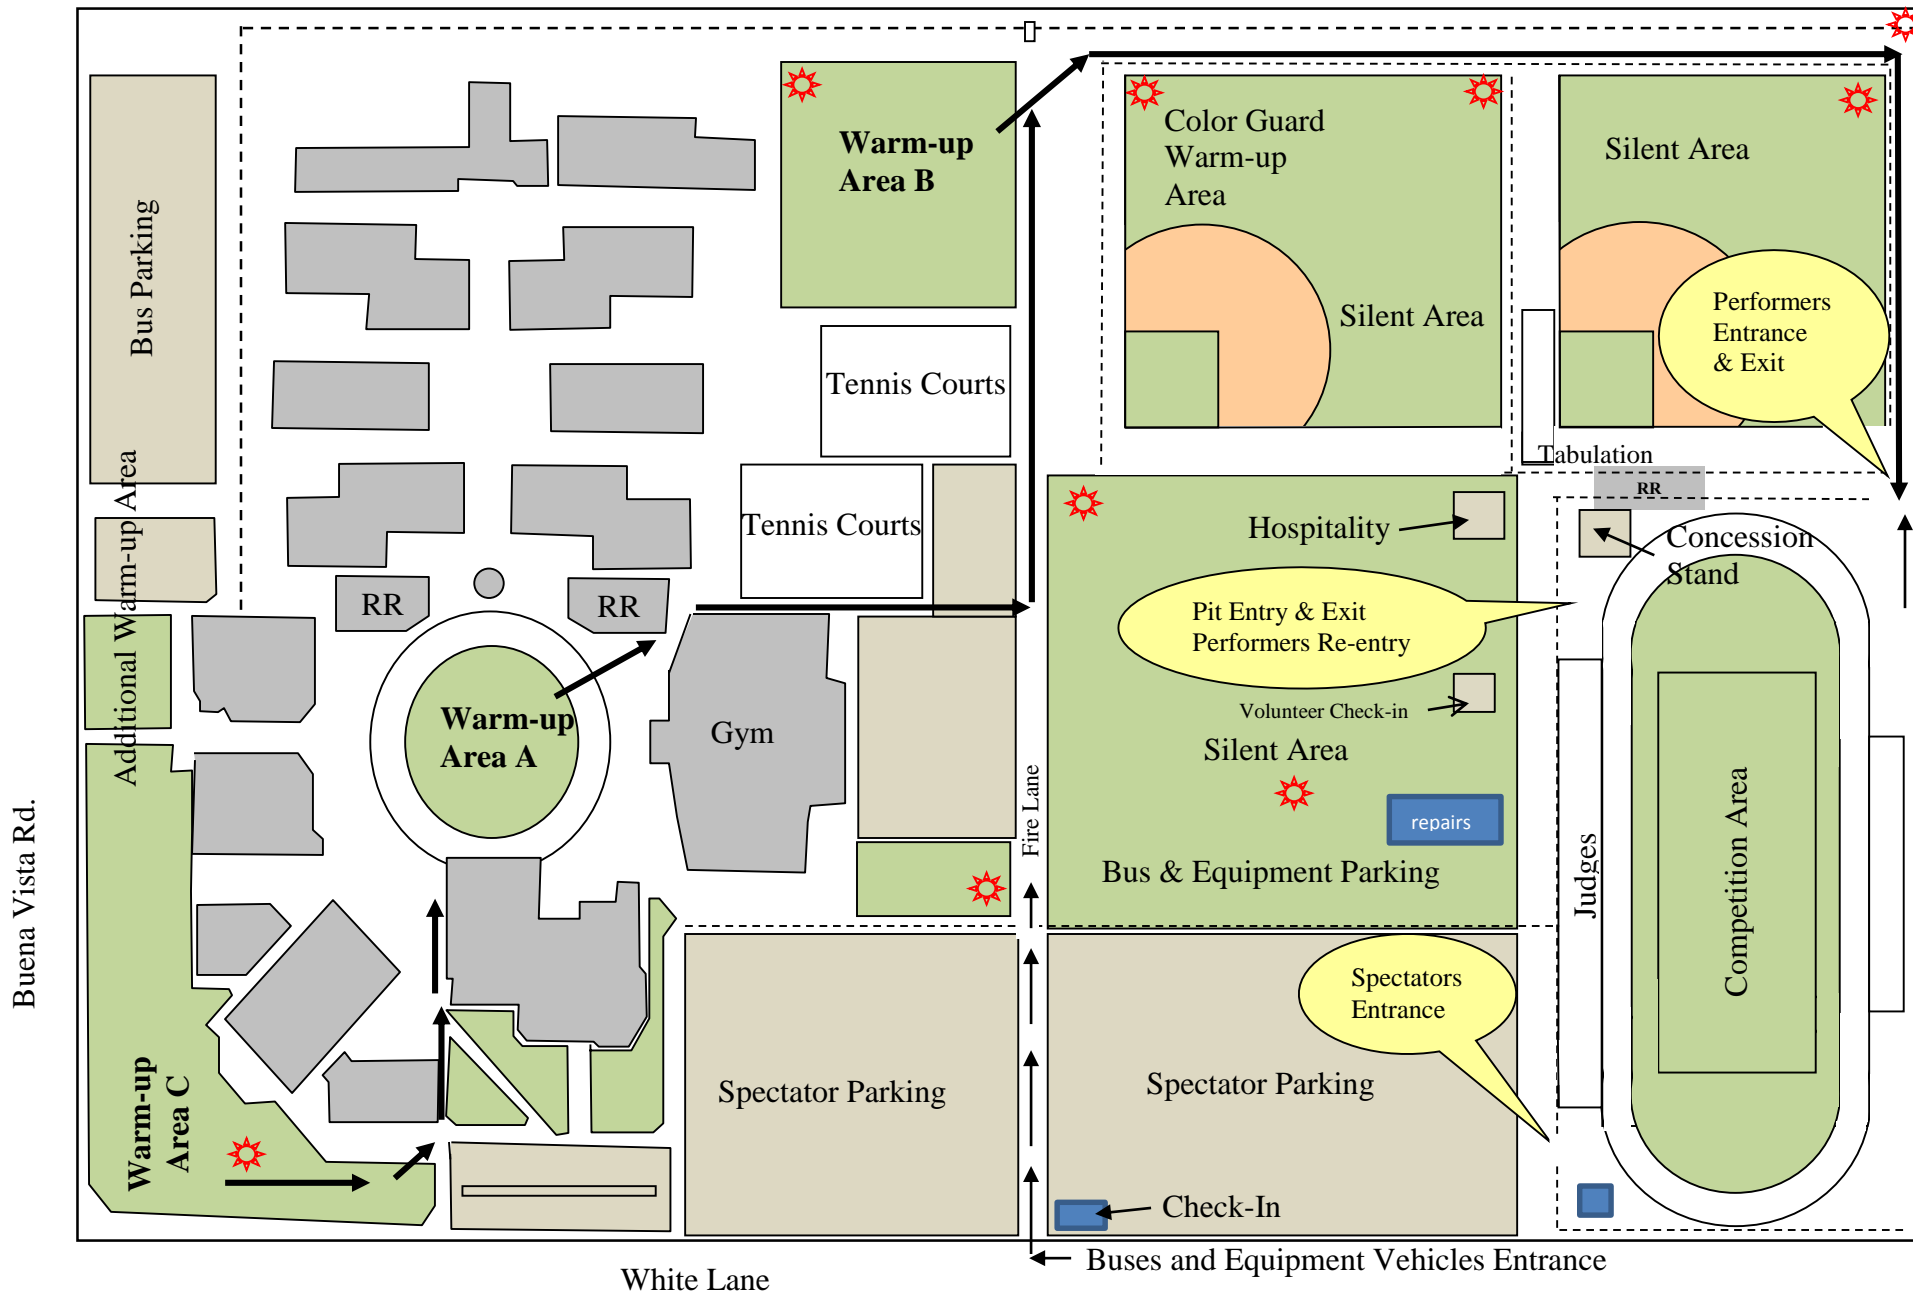

STOCKDALE HIGH SCHOOL
2800 BUENA VISTA RD.
Bakersfield, CA. 93311
661-665-2800

= Light Tower RR= Restroom